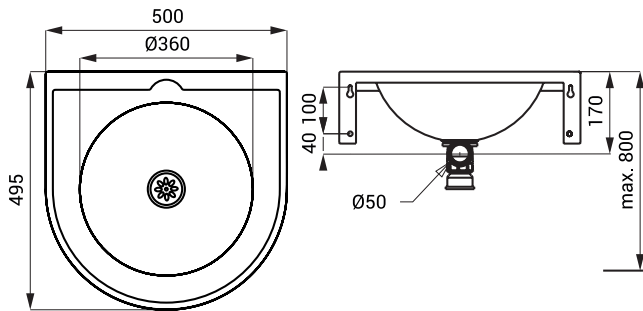

Stainless Steel Washbasins SLUN 47, SLUN 66

SLUN 47X

Characteristics

- for disabled and persons with limited mobility
- stainless steel wall hung washbasin
- without a tap hole (could be made to order)
- material AISI - 304
- polished finish (SLUN 47)
- brushed finish (SLUN 47X)

Dimensions

Supply Specification

- SLUN 47 - Supply No. 93470 stainless steel washbasin, siphon, mounting set
SLUN 47X - Supply No. 93478

SLUN 66

Characteristics

- for disabled and persons with limited mobility
- stainless steel wall hung washbasin
- without a tap hole (could be made to order)
- overflow set
- material AISI - 304
- brushed finish

Dimensions

Supply Specification

- SLUN 66 - Supply No. 93660 stainless steel washbasin, overflow set, siphon, mounting set