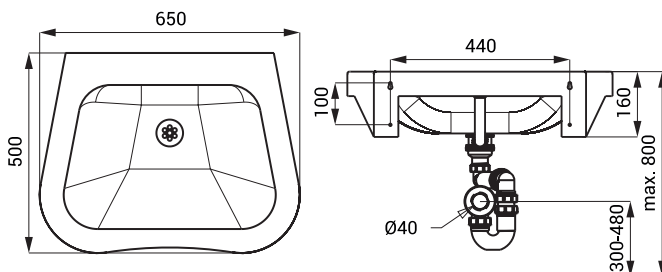

Dimensions

Supply Specification

- SLUN 47 - Supply No. 93470 stainless steel washbasin, siphon, mounting set
SLUN 47X - Supply No. 93478

SLUN 66

Characteristics

- for disabled and persons with limited mobility
- stainless steel wall hung washbasin
- without a tap hole (could be made to order)
- overflow set
- material AISI - 304
- brushed finish

Dimensions

Supply Specification

- SLUN 66 - Supply No. 93660 stainless steel washbasin, overflow set, siphon, mounting set